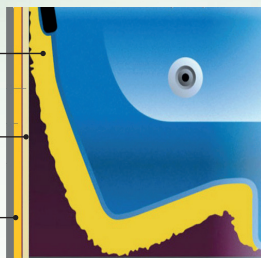

PASSION SPAS ÉCOLOGIQUE

Technologie primée de Hybrid Heating™ au rendement énergétique exceptionnel.

Alors que vous profitez de votre spa Passion Spa, vous faites attention à votre budget tout en étant soucieux de l'environnement. Les spas Passion sont conçus pour réduire la consommation énergétique grâce à un éventail de caractéristiques novatrices. La technologie de chauffage à double source complète la chaleur produite par le dispositif de chauffage électrique. Des pompes de massage spécialement conçues agitent les molécules de l'eau par friction, ce qui génère de la chaleur, réduisant ainsi la consommation électrique du dispositif de chauffage. Nos commandes programmables vous permettent de régler les heures auxquelles votre spa se mettra en marche et s'éteindra, et la pompe de filtration à faible consommation en watts utilise seulement une faible quantité d'électricité pour garder votre eau limpide. Une isolation triple couche, une couverture de sécurité de mousse hautement condensée sur laquelle on peut marcher et le support au sol Everlast™ entourent votre Spa Passion avec les conceptions les plus efficaces disponibles pour conserver la chaleur.

Isolation triple couche

Isolation en polyuréthane sur la coque du spa

Garniture calorifuge entourant toute la plomberie

Panneau isolant de la cuve

Système de conservation de la chaleur

Capot de spa haute densité

Support au sol Everlast™

Triple isolation

Système écoénergétique

- Technologie de Hybrid Heating™
- Pompe de filtration à faible consommation en watts
- Fonctionnement programmable